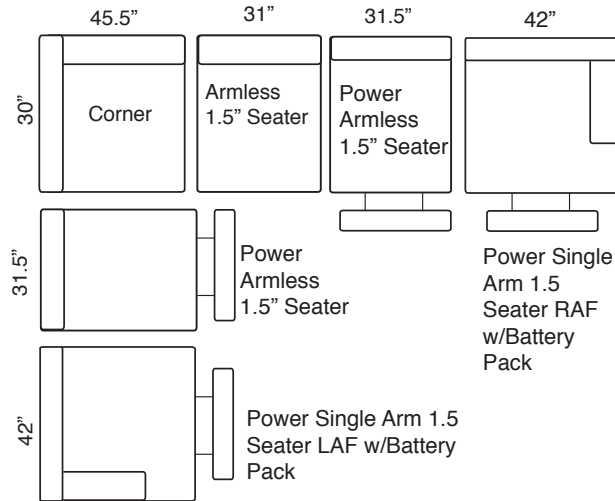

MORONI spa

594

* See reverse side for dimensions

594- Branson

- Elastic "Pirelli" webbing suspension system
- 2.4lb. Ultra High-Density Foam
- Performance grade fabric
- Frames construction from kiln-dried hardwood and structural plywood
- Built-in battery pack
- 1 year limited warranty on the battery pack
- 2 years limited warranty on mechanism

Stock Program

Standard height: 30"

*All seats including corner come with movable back

Special Order Program

*Diagram is not to scale