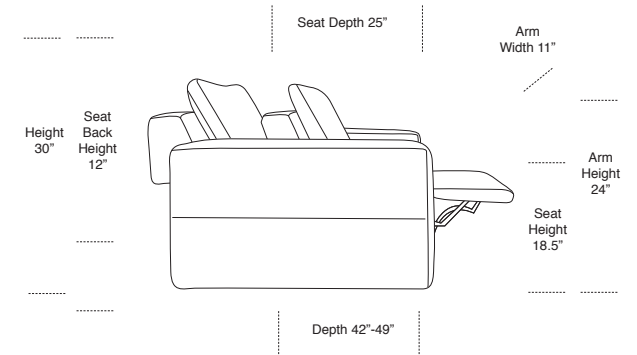

MORONI spa

594

* See reverse side for dimensions

594- Branson

- Elastic "Pirelli" webbing suspension system
- 2.4lb. Ultra High-Density Foam
- Performance grade fabric
- Frames construction from kiln-dried hardwood and structural plywood
- Built-in battery pack
- 1 year limited warranty on the battery pack
- 2 years limited warranty on mechanism

Stock Program

Standard height: 30"

*All seats including corner come with movable back

Special Order Program

*Diagram is not to scale