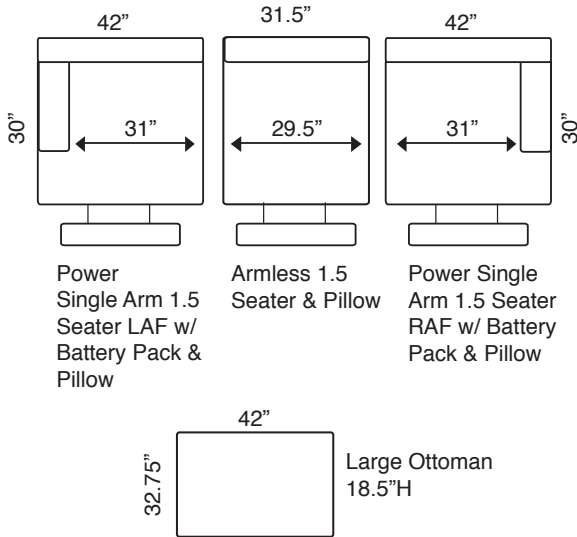

MORONI spa

594

* See reverse side for dimensions

594- Branson

- Elastic "Pirelli" webbing suspension system
- 2.4lb. Ultra High-Density Foam
- Performance grade fabric
- Frames construction from kiln-dried hardwood and structural plywood
- Built-in battery pack
- 1 year limited warranty on the battery pack
- 2 years limited warranty on mechanism

Stock Program

Standard height: 30"

*All seats including corner come with movable back

Special Order Program

*Diagram is not to scale