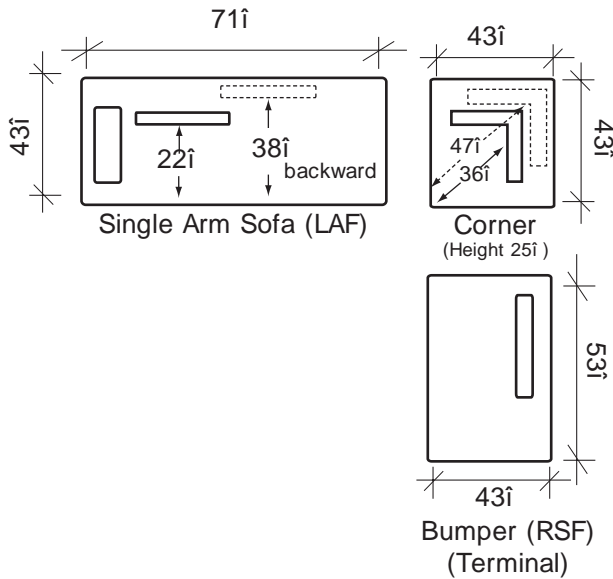

556- Teva

- Elastic "Pirelli" webbing suspension system
- 2.4lb. high-density fire retardant foam
- 100% top grain leather
- Frames construction from kiln-dried hardwood and structural plywood
- Movable back mechanism
- Manual ratchet arm rest

Stock Program

Special Order Program

Diagram is not to scale