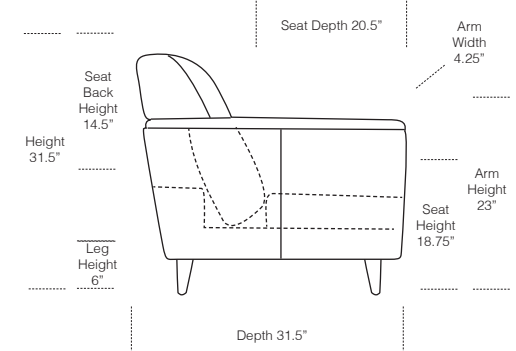

 MORONI spa

361-Sofa

* See reverse side for dimensions

361- Milo

- Elastic "Pirelli" webbing suspension system
- 2.4lb. high-density foam
- 100% genuine leather
- Frames construction from kiln-dried hardwood and structural plywood

Stock Program Standard height: 31.5" (except ottoman)

Sofa

Loveseat

Chair

Single Arm Loveseat

Corner Sofa

Diagram is not to scale