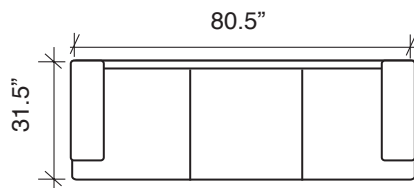

 MORONI spa

361-Sofa

* See reverse side for dimensions

361- Milo

- Elastic "Pirelli" webbing suspension system
- 2.4lb. high-density foam
- 100% genuine leather
- Frames construction from kiln-dried hardwood and structural plywood

Stock Program Standard height: 31.5" (except ottoman)

Sofa

Loveseat

Chair

Single Arm Loveseat

Corner Sofa

Diagram is not to scale