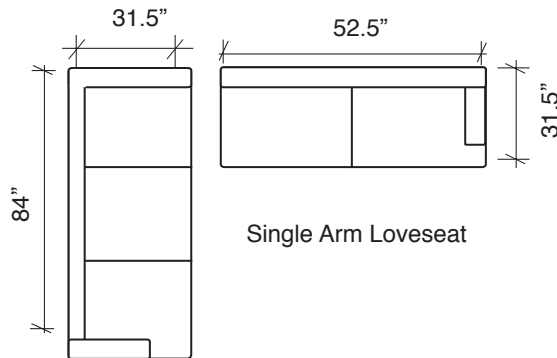

 MORONI spa

361-Sofa

* See reverse side for dimensions

361- Milo

- Elastic "Pirelli" webbing suspension system
- 2.4lb. high-density foam
- 100% genuine leather
- Frames construction from kiln-dried hardwood and structural plywood

Stock Program Standard height: 31.5" (except ottoman)

Sofa

Loveseat

Chair

Single Arm Loveseat

Corner Sofa

Diagram is not to scale