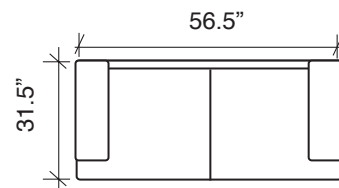

 MORONI spa

361-Sofa

* See reverse side for dimensions

361- Milo

- Elastic "Pirelli" webbing suspension system
- 2.4lb. high-density foam
- 100% genuine leather
- Frames construction from kiln-dried hardwood and structural plywood

Stock Program Standard height: 31.5" (except ottoman)

Sofa

Loveseat

Chair

Single Arm Loveseat

Corner Sofa

Diagram is not to scale