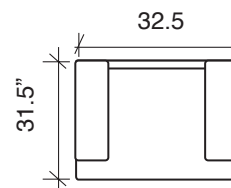

 MORONI spa

361-Sofa

* See reverse side for dimensions

361- Milo

- Elastic "Pirelli" webbing suspension system
- 2.4lb. high-density foam
- 100% genuine leather
- Frames construction from kiln-dried hardwood and structural plywood

Stock Program Standard height: 31.5" (except ottoman)

Sofa

Loveseat

Chair

Single Arm Loveseat

Corner Sofa

Diagram is not to scale