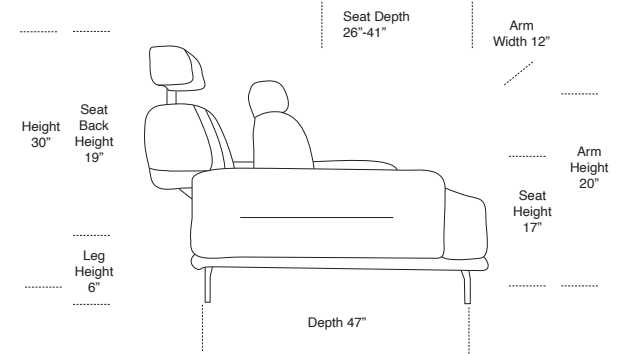

 MORONI inc.

267 Simone

* See reverse side for dimensions

267- Simone

- Elastic "Pirelli" webbing suspension system
- 2.4lb. High-density foam
- Frames construction from kiln-dried hardwood and structural plywood
- Movable back mechanism
- Adjustable headrest
- Matte black metal legs

Stock Program Standard height: 30"

Large Sofa

*Diagram is not to scale