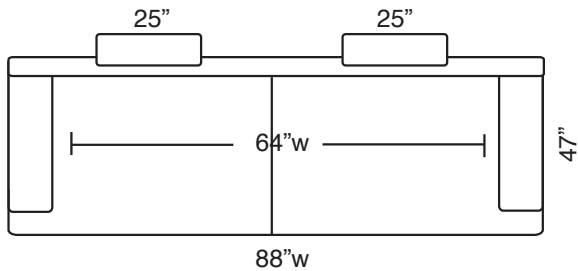

 MORONI inc.

267 Simone

* See reverse side for dimensions

267- Simone

- Elastic "Pirelli" webbing suspension system
- 2.4lb. High-density foam
- Frames construction from kiln-dried hardwood and structural plywood
- Movable back mechanism
- Adjustable headrest
- Matte black metal legs

Stock Program Standard height: 30"

Large Sofa

*Diagram is not to scale